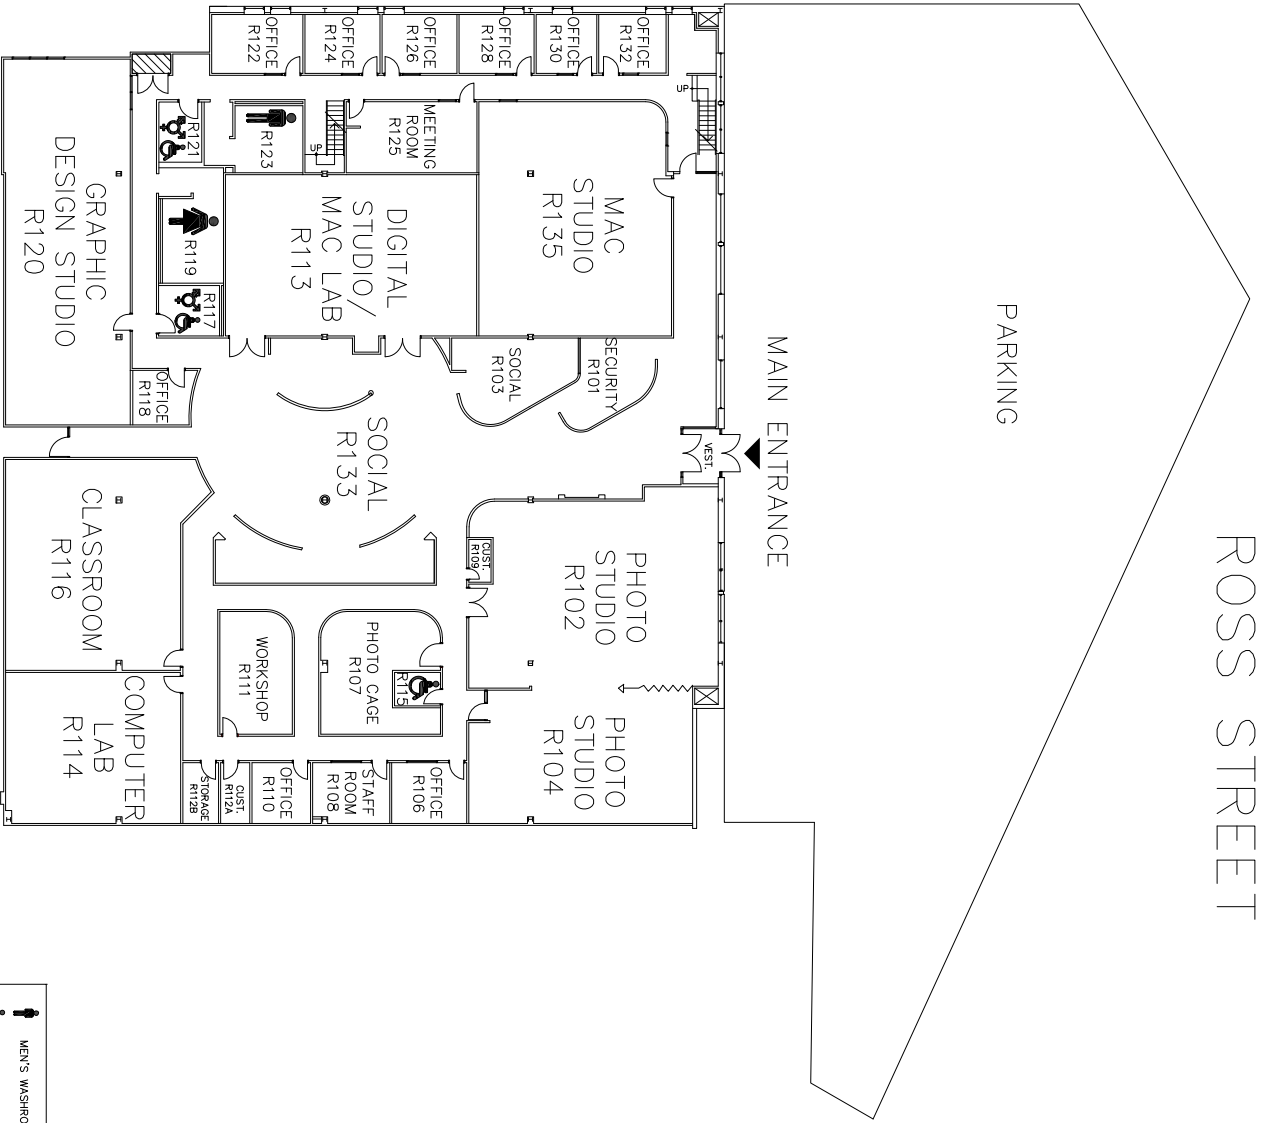

CH2M HILL

MAPLE AVENUE

ROSS STREET

PARKING

MAIN ENTRANCE

BAYFIELD STREET

MEN'S WASHROOM
 WOMEN'S WASHROOM
 BARRIER-FREE WASHROOM
 GENDER NEUTRAL BARRIER-FREE WASHROOM

GEORGIAN COLLEGE
BUILDING R
 FIRST FLOOR
 Downtown Campus
 Updated By:
 JB
 September 2017